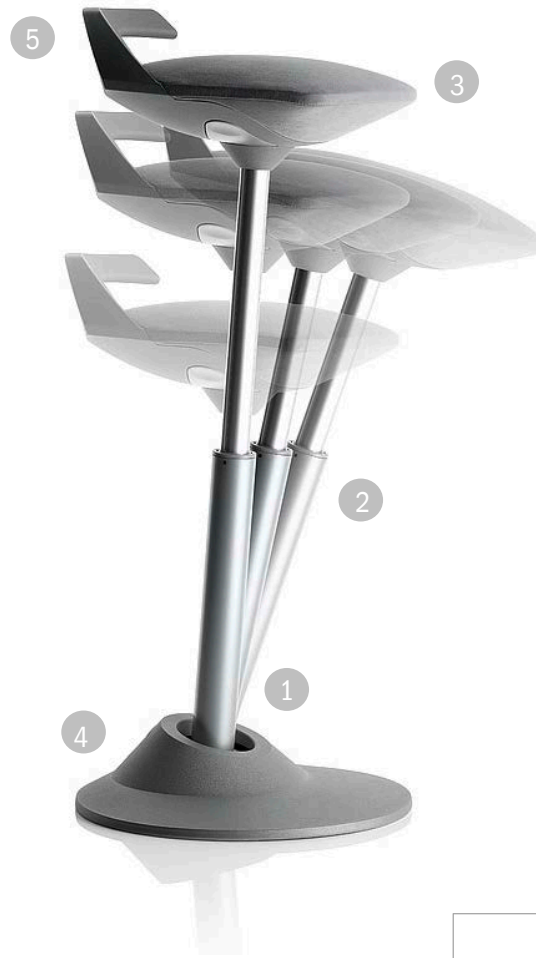

## Stand or Sit? Both!

**muv•man**<sup>®</sup>  
Active-Sit-Stand

**1) muvzone - the multidimensional movement element in the baseplate:** Provides maximum sideways movement, extends your reach and ensures an optimum sitting posture with respect to the working surface.

**2) Tilted spring strut:** Relieves the intervertebral discs and encourages an upright posture with respect to the working surface.

**3) Convex seat with flexible front edge:** The shape of the seat encourages an upright posture and the flexzone prevents pressure points at seat edges.

**4) Sturdy baseplate:** Extremely stable with no danger of toppling.

**5) Carrying handle:** Practical handle for carrying the **muvman** to wherever it is needed.

### Setting options

- Seat height (gas spring)  
Height adjustment range: 51cm – 84cm  
(HIGH version: 60cm – 93cm)