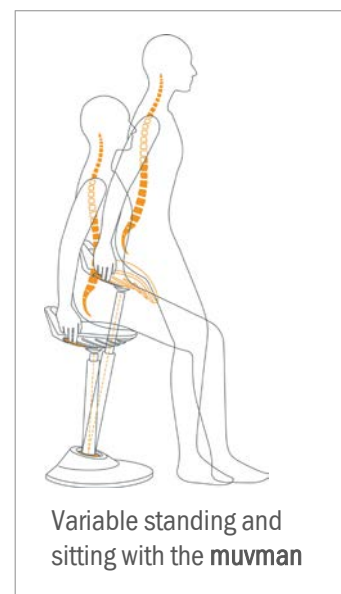

Many advantages. Simply good.

- Acts against rigid standing and sitting
- Improves posture
- Extends reach
- Relieves and strengthens the back
- Strengthens and exercises muscles
- Stimulates blood circulation and lymph flow
- Supports blood circulation and supply of oxygen