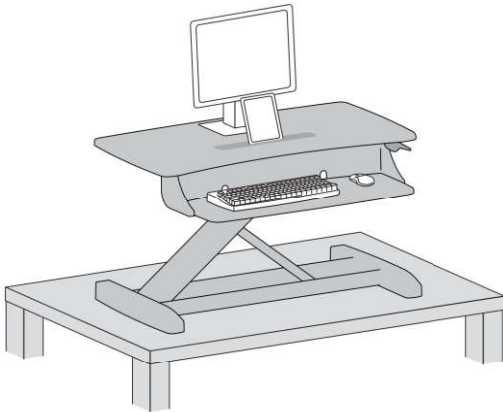

WorkFit-Z mini Sit-Stand Desktop Workstation

Dimensions

Weight Capacity

Range of Motion

© 2017 Ergotron, Inc. rev. 12/11/18 DIM-WF-Zmini Content is subject to change without notification

Americas Sales and Corporate Headquarters