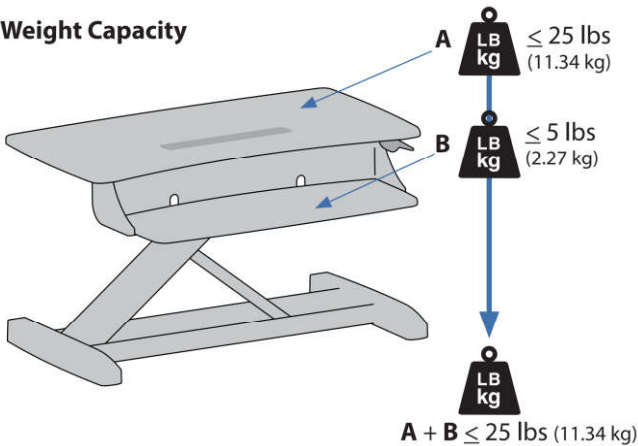

WorkFit-Z mini Sit-Stand Desktop Workstation

Dimensions

Weight Capacity

Range of Motion

© 2017 Ergotron, Inc. rev. 12/11/18 DIM-WF-Zmini Content is subject to change without notification

Americas Sales and Corporate Headquarters