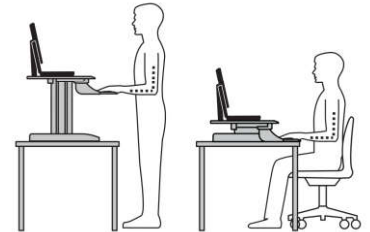

WorkFit-Z mini Sit-Stand Desktop Workstation

Dimensions

Weight Capacity

Range of Motion

© 2017 Ergotron, Inc. rev. 12/11/18 DIM-WF-Zmini Content is subject to change without notification

Americas Sales and Corporate Headquarters