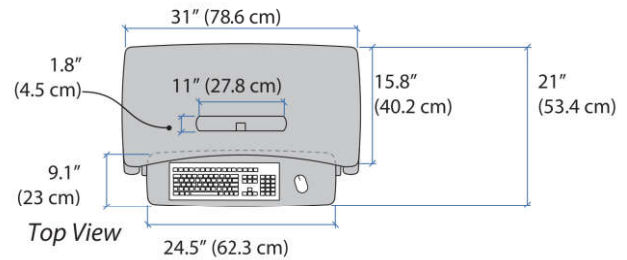

WorkFit-Z mini Sit-Stand Desktop Workstation

Dimensions

Weight Capacity

Range of Motion

© 2017 Ergotron, Inc. rev. 12/11/18 DIM-WF-Zmini Content is subject to change without notification

Americas Sales and Corporate Headquarters