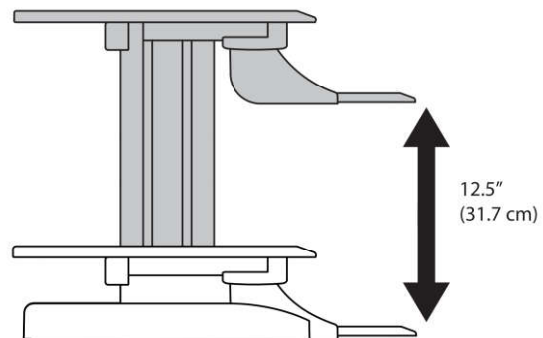

WorkFit-Z mini Sit-Stand Desktop Workstation

Dimensions

Weight Capacity

Range of Motion

© 2017 Ergotron, Inc. rev. 12/11/18 DIM-WF-Zmini Content is subject to change without notification

Americas Sales and Corporate Headquarters