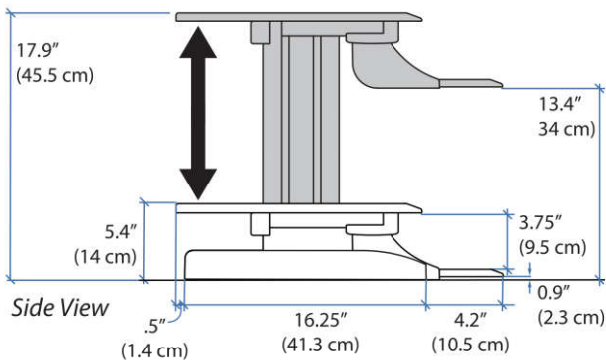

WorkFit-Z mini Sit-Stand Desktop Workstation

Dimensions

Weight Capacity

Range of Motion

© 2017 Ergotron, Inc. rev. 12/11/18 DIM-WF-Zmini Content is subject to change without notification

Americas Sales and Corporate Headquarters